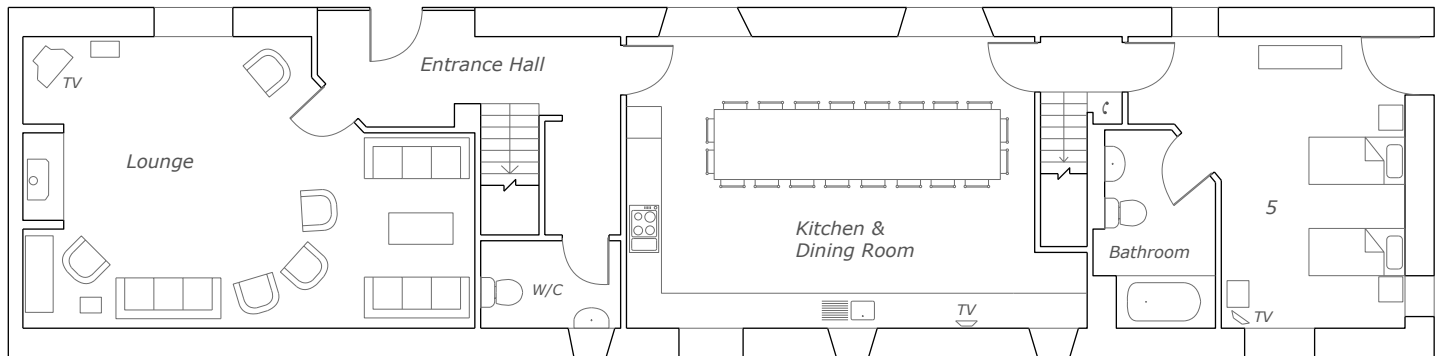

## Ground Floor

*Please Note: The dining room table only shows seating for 20. When the tables are separated they seat 24.*

## First Floor

## Upstairs Bedrooms:

1. The South Suite has a King-size and a single bedstead with an ensuite bathroom
2. This bedroom has 4 single bedsteads - this bedroom shares a bathroom with bedroom 3
3. This bedroom has 3 single bedsteads - this bedroom shares a bathroom with 2
4. The North suite has a King-size bedstead, with ensuite bathroom and ensuite cot room.

## Downstairs Bedrooms:

5. This bedroom has two single beds which can be zipped together to make a super king-size bed. There is an ensuite bathroom.

*Please Note: Bedrooms 1, 4 and 5 all have sitting areas with comfy chairs and TV's plus tea and coffee making facilities.*