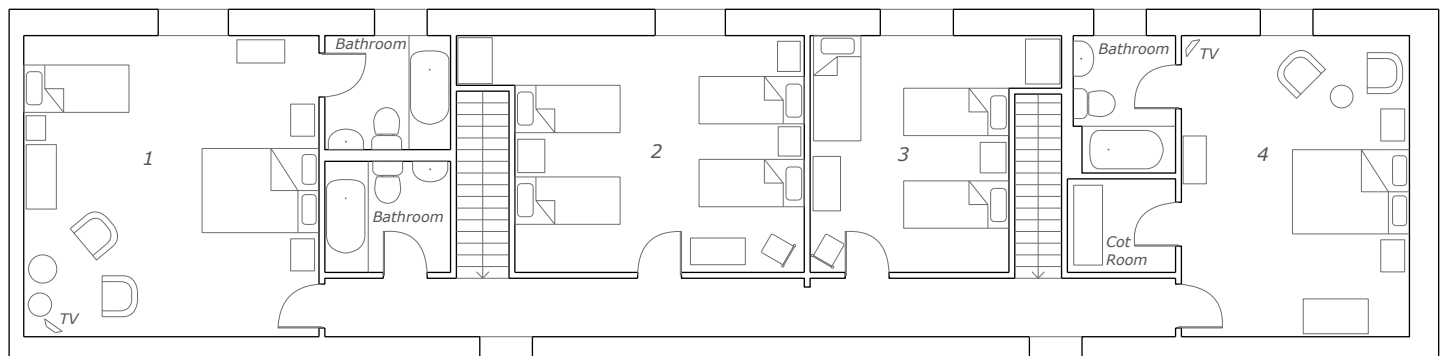

## Ground Floor

*Please Note: The dining room table only shows seating for 20. When the tables are separated they seat 24.*

## First Floor

## Upstairs Bedrooms:

1. The South Suite has a King-size and a single bedstead with an ensuite bathroom
2. This bedroom has 4 single bedsteads - this bedroom shares a bathroom with bedroom 3
3. This bedroom has 3 single bedsteads - this bedroom shares a bathroom with 2
4. The North suite has a King-size bedstead, with ensuite bathroom and ensuite cot room.

## Downstairs Bedrooms:

5. This bedroom has two single beds which can be zipped together to make a super king-size bed. There is an ensuite bathroom.

*Please Note: Bedrooms 1, 4 and 5 all have sitting areas with comfy chairs and TV's plus tea and coffee making facilities.*